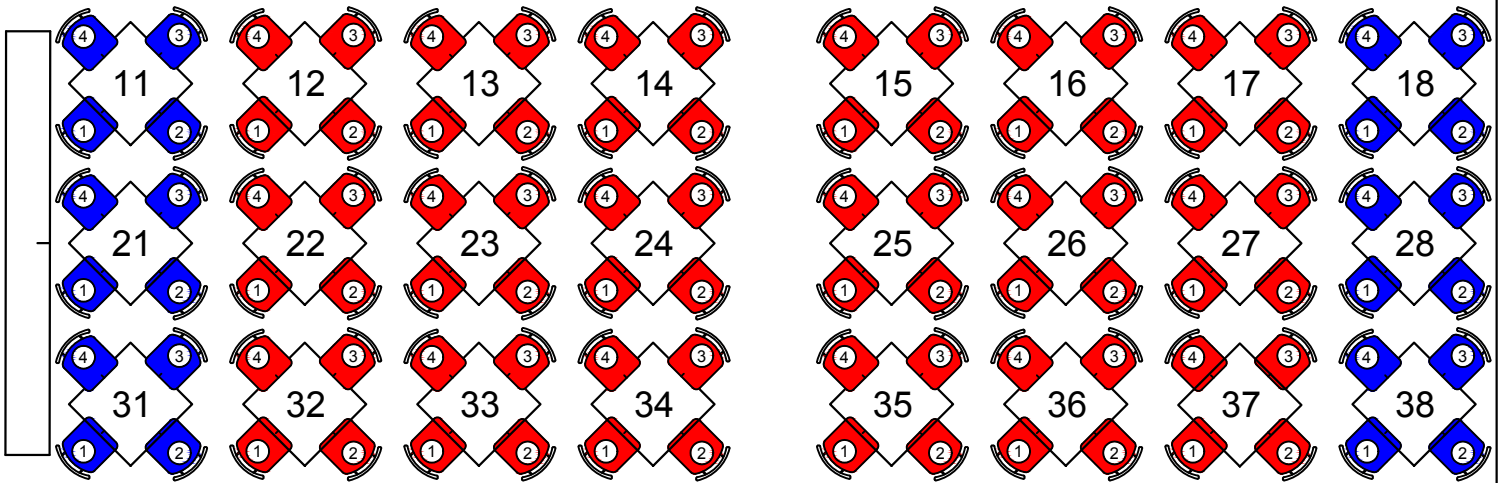

2025-26 Seat Chart: Ver 1.0

Downtown Cabaret Theatre STAGE

EXIT

 Standard Orchestra
 Premium Orchestra

EXIT

1

Entry - Exit

EXIT