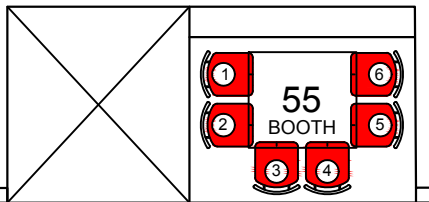

2025-26 Seat Chart: Ver 1.0

Downtown Cabaret Theatre STAGE

EXIT

 Standard Orchestra
 Premium Orchestra

EXIT

1

Entry - Exit

EXIT