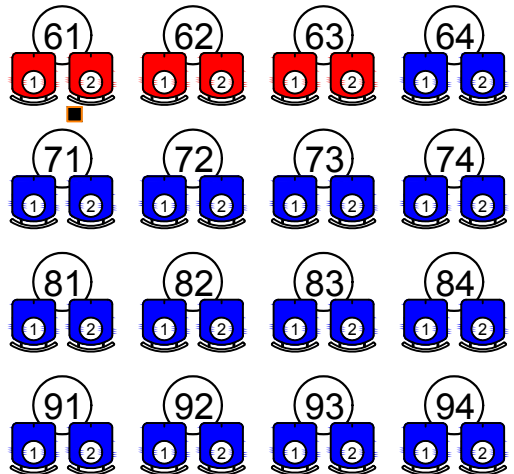

2025-26 Seat Chart: Ver 1.0

Downtown Cabaret Theatre STAGE

EXIT

 Standard Orchestra
 Premium Orchestra

EXIT

1

Entry - Exit

EXIT