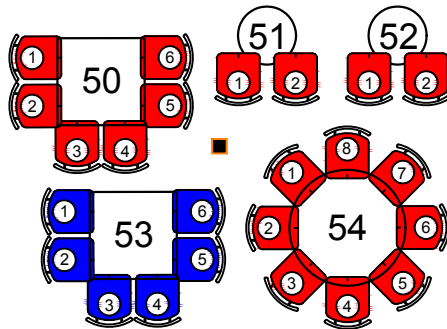

2025-26 Seat Chart: Ver 1.0

Downtown Cabaret Theatre STAGE

EXIT

 Standard Orchestra
 Premium Orchestra

EXIT

1

Entry - Exit

EXIT