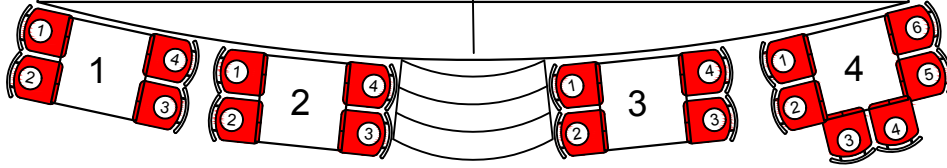

2025-26 Seat Chart: Ver 1.0

Downtown Cabaret Theatre STAGE

EXIT

 Standard Orchestra
 Premium Orchestra

EXIT

1

Entry - Exit

EXIT