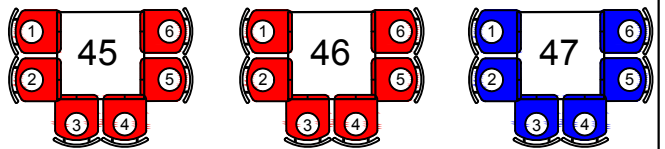

2025-26 Seat Chart: Ver 1.0

Downtown Cabaret Theatre STAGE

EXIT

 Standard Orchestra
 Premium Orchestra

EXIT

1

Entry - Exit

EXIT