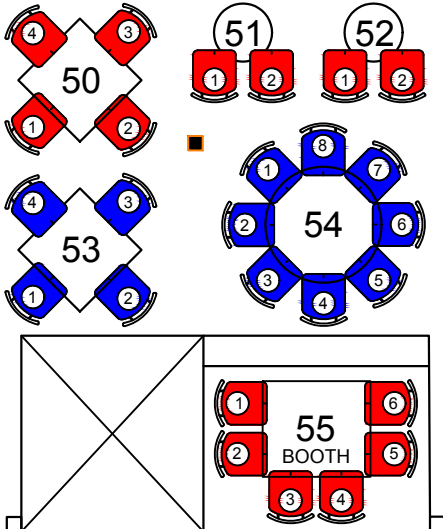

2024 v2 - Rev 1.2 - 08/11/2024

Downtown Cabaret Theatre STAGE

EXIT

 Standard Orchestra
 Premium Orchestra

EXIT

Entry - Exit

EXIT