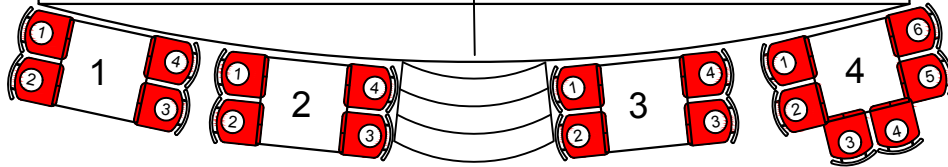

2024 v2 - Rev 1.2 - 08/11/2024

Downtown Cabaret Theatre STAGE

EXIT

 Standard Orchestra
 Premium Orchestra

EXIT

Entry - Exit

EXIT