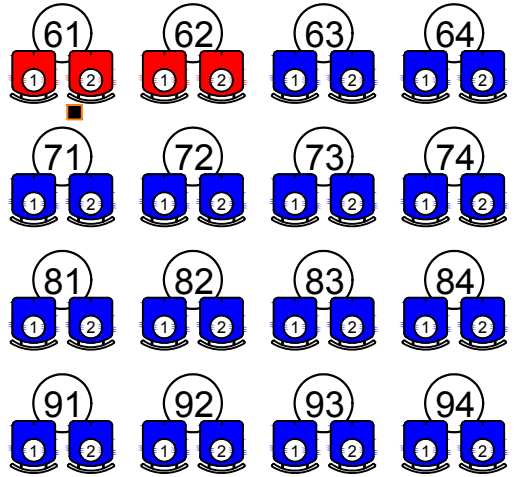

2024 v2 - Rev 1.2 - 08/11/2024

Downtown Cabaret Theatre STAGE

EXIT

 Standard Orchestra
 Premium Orchestra

EXIT

Entry - Exit

EXIT