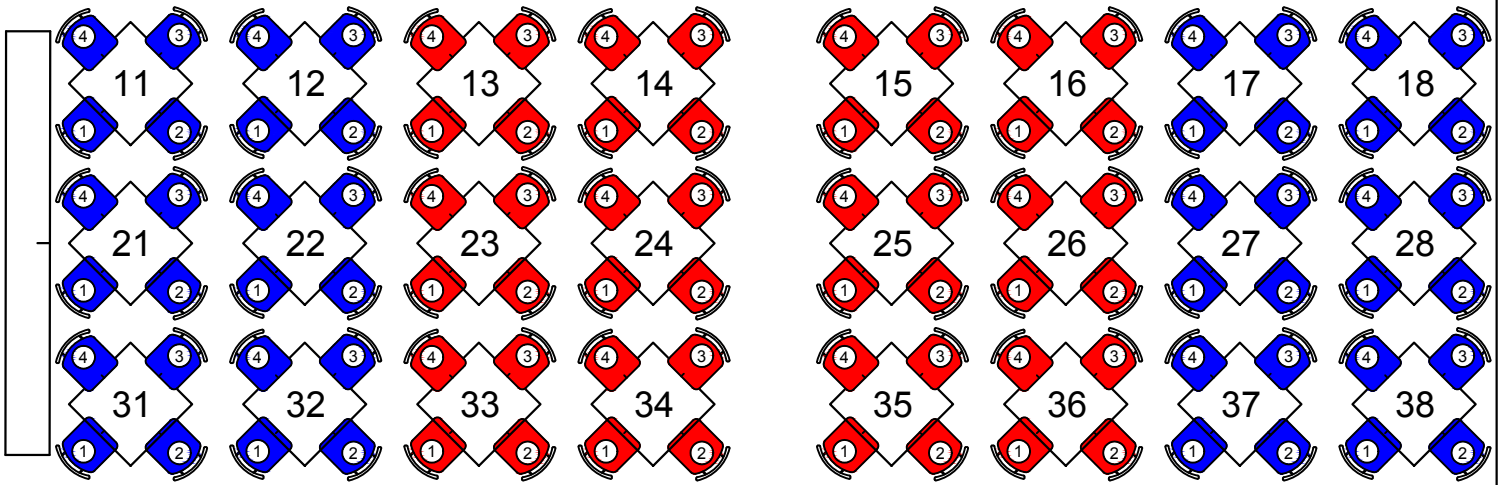

2024 v2 - Rev 1.2 - 08/11/2024

Downtown Cabaret Theatre STAGE

EXIT

 Standard Orchestra
 Premium Orchestra

EXIT

Entry - Exit

EXIT