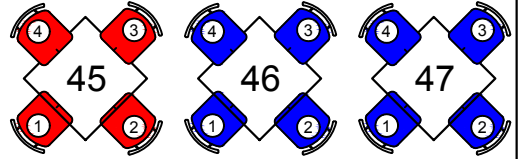

2024 v2 - Rev 1.2 - 08/11/2024

Downtown Cabaret Theatre STAGE

EXIT

 Standard Orchestra
 Premium Orchestra

EXIT

Entry - Exit

EXIT