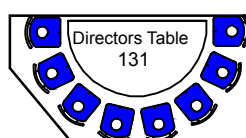

Downtown Cabaret Theatre STAGE

Entry - Exit Point

1

Aisles

2

Aisles

Entry - Exit Points

3

Stairs to Balcony

4

5

Entry - Exit Point

Entry - Exit Point

KEY

- Orchestra Seating
- Balcony Seating
- Partially Obstructed View

BALCONY

3

STAIRS

BOOTH

EXIT