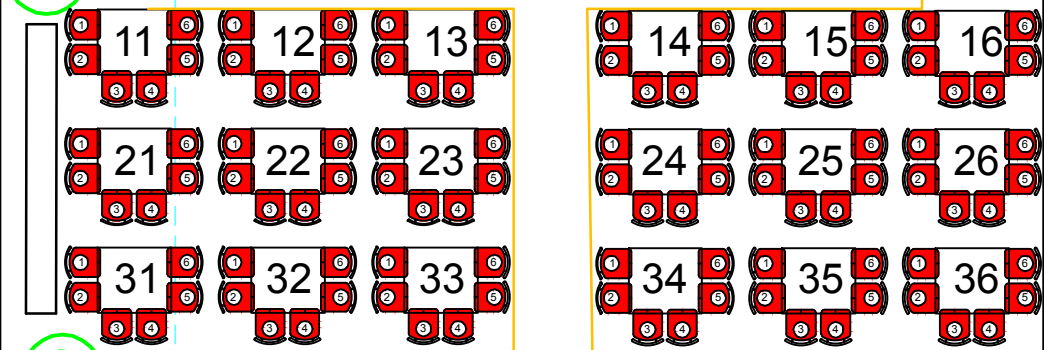

Downtown Cabaret Theatre STAGE

Entry - Exit Point

1

Aisles

2

Aisles

Entry - Exit Points

3

Stairs to Balcony

4

5

Entry - Exit Point

Entry - Exit Point

KEY

- Orchestra Seating
- Balcony Seating
- Partially Obstructed View

BALCONY

3

STAIRS

BOOTH

EXIT