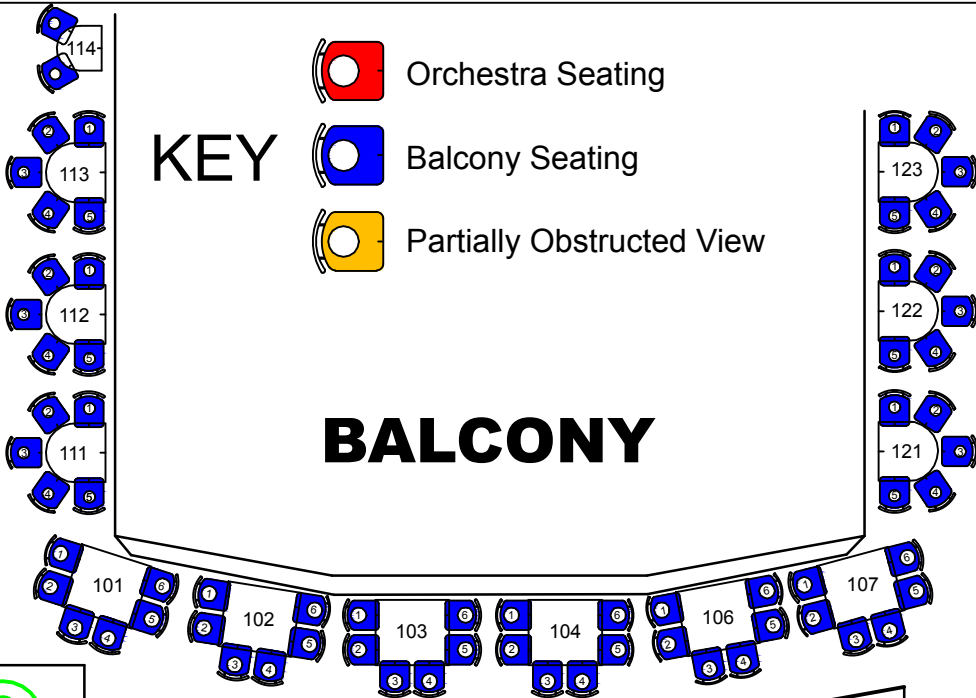

Downtown Cabaret Theatre STAGE

Entry - Exit Point

1

Aisles

2

Aisles

Entry - Exit Points

3

Stairs to Balcony

4

5

Entry - Exit Point

Entry - Exit Point

KEY

- Orchestra Seating
- Balcony Seating
- Partially Obstructed View

BALCONY

3

STAIRS

BOOTH

EXIT