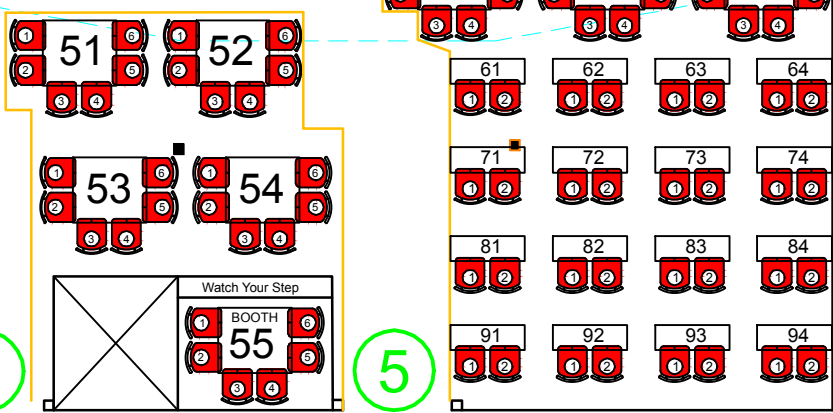

Downtown Cabaret Theatre STAGE

Entry - Exit Point

1

Aisles

2

Aisles

Entry - Exit Points

3

Stairs to Balcony

4

5

Entry - Exit Point

Entry - Exit Point

KEY

- Orchestra Seating
- Balcony Seating
- Partially Obstructed View

BALCONY

3

STAIRS

BOOTH

EXIT