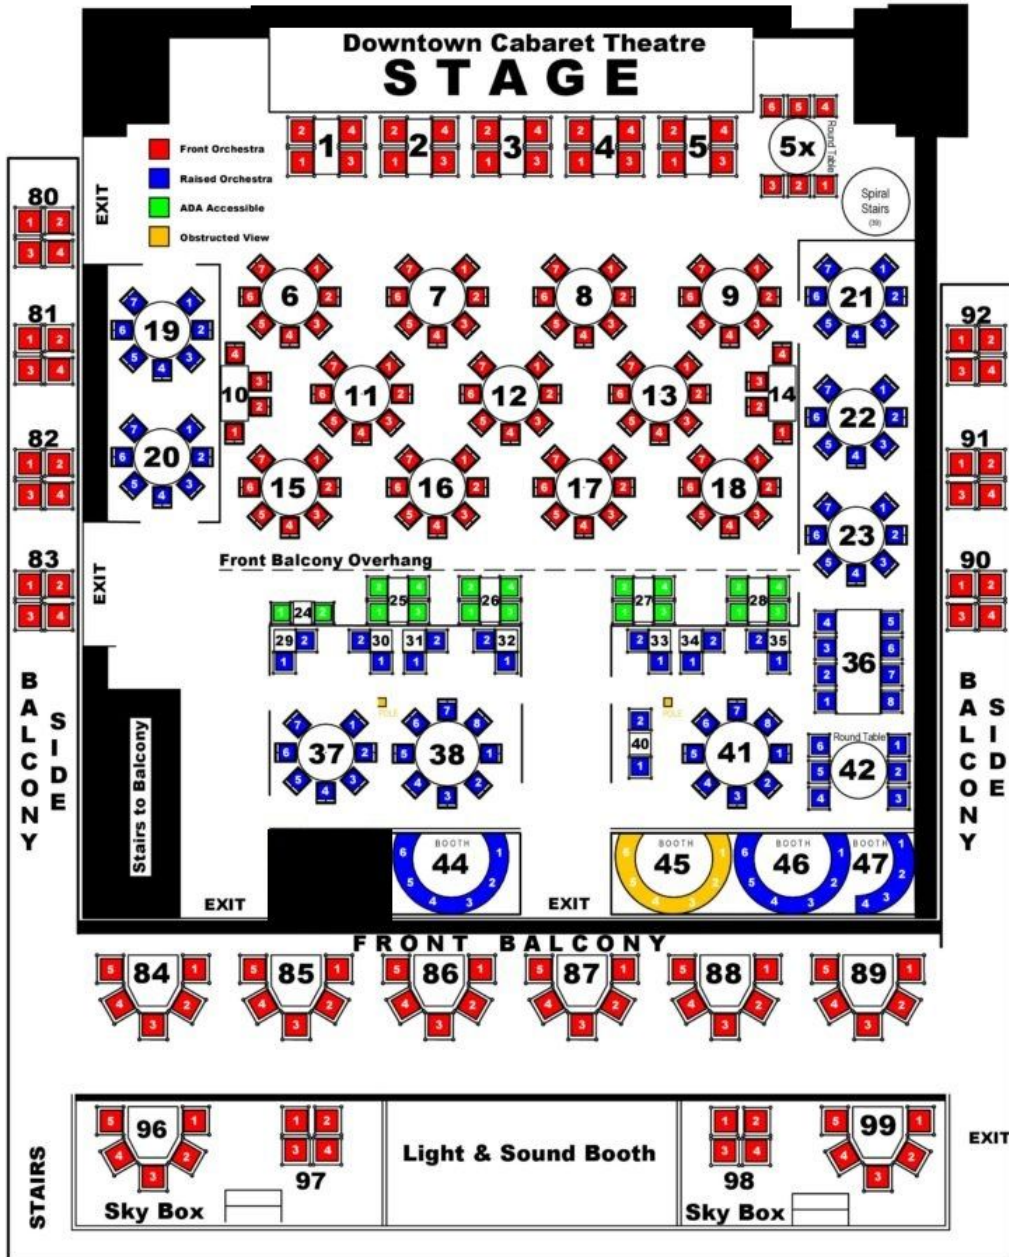

2018-19 Children's Theatre Season

#1. Little Witches - October 6 - 28

Just in time for Halloween, this spellbinding new musical is sure to answer the question: are you a good witch or a bad witch? When three teenage witch sisters are ready to grow up and fly their own brooms, they learn that there is more to being a witch than spells, potions, and Halloween mischief.

#2. The Christmas Elf 2 - November 10 - December 23

The Christmas elf is back! It's that time of year again for Santa to call on everyone's favorite elf and his toy friends to bring holiday joy to boys and girls all over the world, but this Christmas is about more than presents and carols. With new adventures and new challenges, our hero must enlist all the help he can get to save Christmas for everyone.

#3. Rumpelstiltskin - January 12 - February 10

What's in a name? An awful lot in this classic tale of a peculiar magic troll and a special young girl willing to give anything to spin straw into gold and become a Princess. But when the cost is too high, it is up to the quick-thinking and determination of the Princess to play the ultimate trick on the ultimate trickster.

#4. The Princess and the Frog - February 23 - March 31

When a young princess is unable to find a suitable prince, she turns to a very unlikely friend to help her. Little does she know that the secret to her happiness is right under her nose in this brand new musical that shows sometimes true love can be found in the least likely of places.

#5. Snow White - April 13 - May 19

Mirror, mirror on the wall, who's the fairest of them all? It's the timeless tale of a beautiful princess, a wicked stepmother, and a poisoned apple. When the jealous queen places a curse on Snow White, the only thing that can save her is the help from some very clever new friends and true love's kiss from a handsome prince.

Program/Schedule subject to change. Please note: Fire regulations require all attendees regardless of age to have a ticket in order to conform to the seating capacity of 291. FAX COMPLETED FORM TO 800-652-0401. MAIL TO: DOWNTOWN CABARET THEATRE BOX OFFICE 263 Golden Hill Street, Bridgeport CT 06604. **ALL SALES ARE FINAL - NO RETURNS, REFUNDS. Discounts cannot be combined.**

*% is Based off of the Standard Ticket Price of $23 + $3 Service Fee