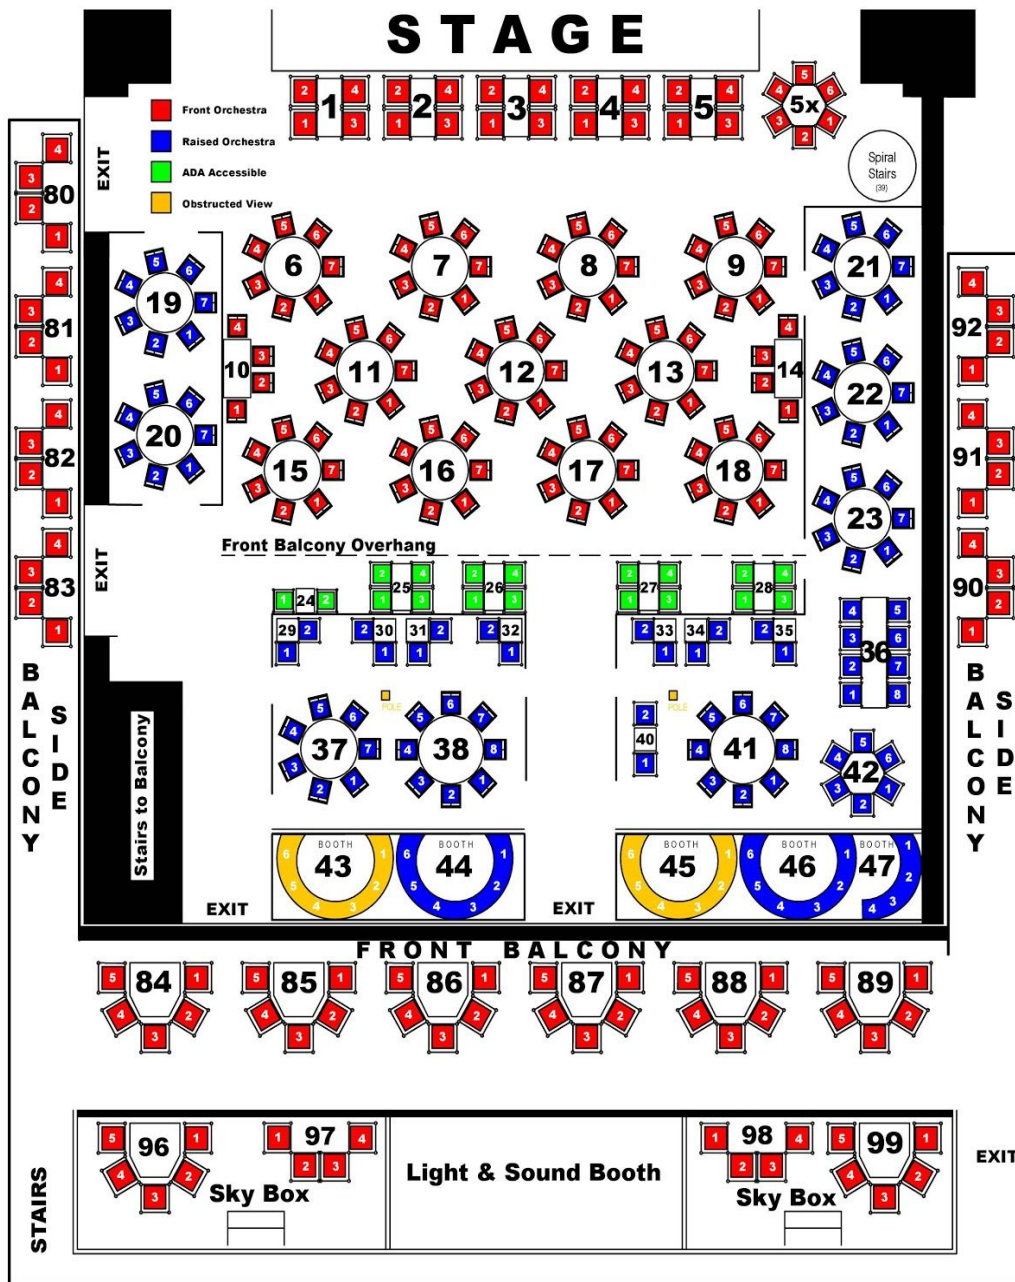

2017-18 Children's Theatre Season

#1. Dracula - Goes to High School - October 7 - 29

It's the first day back at school for the students of Transylvania High School in this rockin new musical, but not everyone is excited. It's not always fun being the new kid in school, but that's just what young Dracula needs to do. Come join the "spooktacular" Halloween adventure as Dracula learns to find his way and make new friends amongst the ghosts and goblins of Transylvania High.

#2. The Christmas Elf - November 11 - December 28

Every Christmas, Santa employs countless helper elves to keep watch over the world's kids to see who's being naughty and who's being nice, but not everyone wants Christmas this year. Find out what happens when one clever elf is met by some concerned toys who are worried about being replaced in this brand new musical where fun and imagination come to life this holiday season.

#3. Pinocchio - January 13 - February 11

It's the timeless story of a special wooden puppet's quest to become a real boy. With his faithful friend Jiminy Cricket by his side, Pinocchio sets out on larger than life adventures that teach him the meaning of bravery, honesty, and family until his dreams finally come true.

#4. Goldilocks - February 24 - March 31

A brand new twist on the classic tale of a mischievous little girl and her encounter with the bear family. This topsy-turvy new adaptation is full of fun and adventure that is not too big, not too small, but just right.

#5. Sleeping Beauty - April 14 - May 20

It's not always easy being a princess, especially when a wicked witch places a spell on you. But all is not lost for Princess Aurora as long as she has her three silly but good-natured fairy Godmothers by her side. But even the best intentions can't always protect the princess, and when the spell comes true, only a very special prince can free her.

Program/Schedule subject to change. Please note: Fire regulations require all attendees regardless of age to have a ticket in order to conform to the seating capacity of 291. FAX COMPLETED FORM TO 800-652-0401. MAIL TO: DOWNTOWN CABARET THEATRE BOX OFFICE 263 Golden Hill Street, Bridgeport CT 06604. **ALL SALES ARE FINAL - NO RETURNS, REFUNDS. Discounts cannot be combined.**