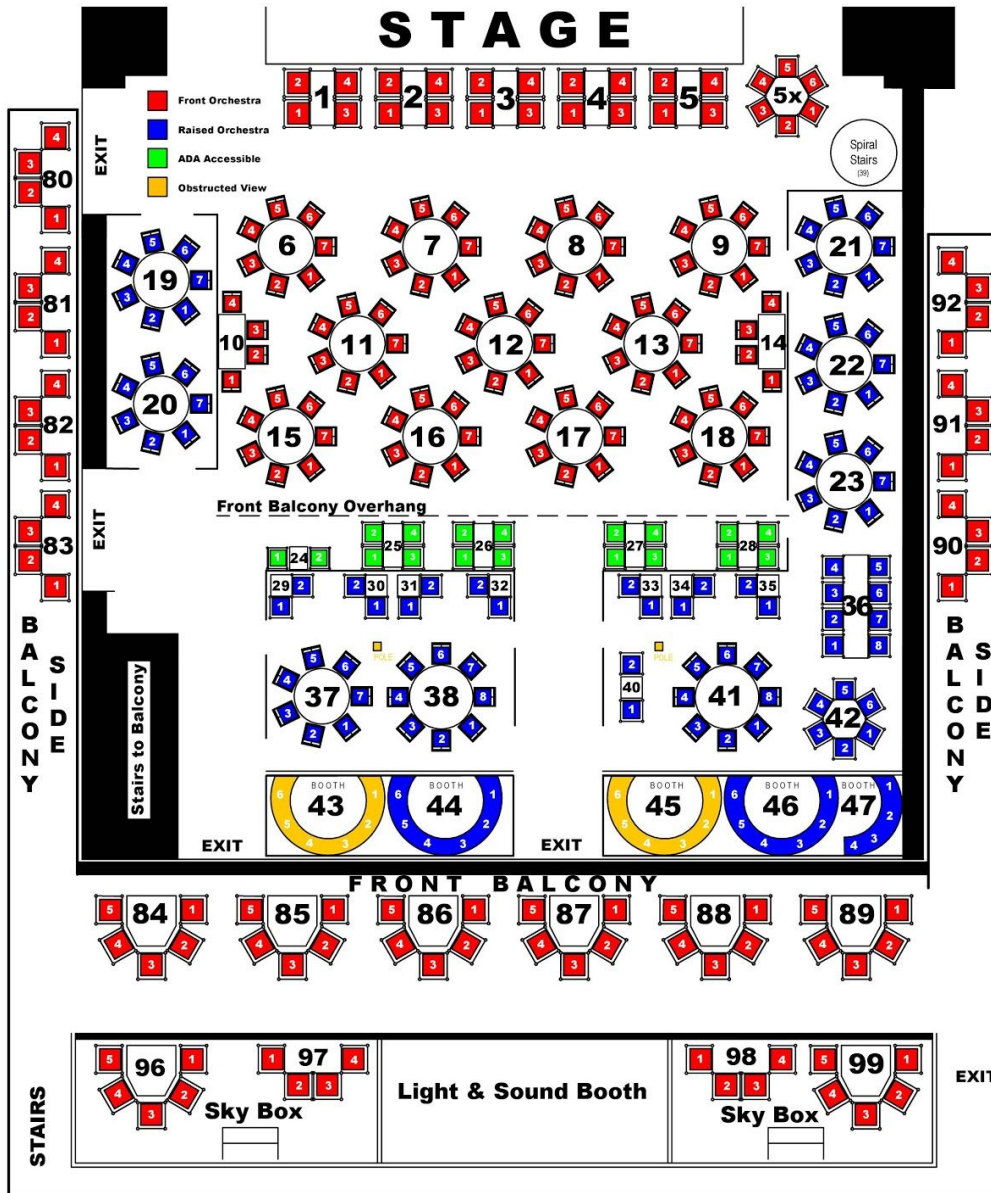

2017-18 Children's Theatre Season

#1. Dracula - October 7 - 29

It's the first day back at school for the students of Transylvania High School in this rockin new musical, but not everyone is excited. It's not always fun being the new kid in school, but that's just what young Dracula needs to do. Come join the "spooktacular" Halloween adventure as Dracula learns to find his way and make new friends amongst the ghosts and goblins of Transylvania High.

#2. The Christmas Elf - November 11 - December 23

Every Christmas, Santa employs countless helper elves to keep watch over the world's kids to see who's being naughty and who's being nice, but not everyone wants Christmas this year. Find out what happens when one clever elf is met by some concerned toys who are worried about being replaced in this brand new musical where fun and imagination come to life this holiday season.

#3. Pinocchio - January 13 - February 11

It's the timeless story of a special wooden puppet's quest to become a real boy. With his faithful friend Jiminy Cricket by his side, Pinocchio sets out on larger than life adventures that teach him the meaning of bravery, honesty, and family until his dreams finally come true.

#4. Goldilocks - February 24 - March 31

A brand new twist on the classic tale of a mischievous little girl and her encounter with the bear family. This topsy-turvy new adaptation is full of fun and adventure that is not too big, not too small, but just right.

#5. Sleeping Beauty - April 14 - May 20

It's not always easy being a princess, especially when a wicked witch places a spell on you. But all is not lost for Princess Aurora as long as she has her three silly but good-natured fairy Godmothers by her side. But even the best intentions can't always protect the princess, and when the spell comes true, only a very special prince can free her.

Program/Schedule subject to change. Please note: Fire regulations require all attendees regardless of age to have a ticket in order to conform to the seating capacity of 291. FAX COMPLETED FORM TO 800-652-0401. MAIL TO: DOWNTOWN CABARET THEATRE BOX OFFICE 263 Golden Hill Street, Bridgeport CT 06604. **ALL SALES ARE**

FINAL - NO RETURNS, REFUNDS. Discounts cannot be combined.

*% is Based off of the Standard Ticket Price of $23 + $3 Service Fee