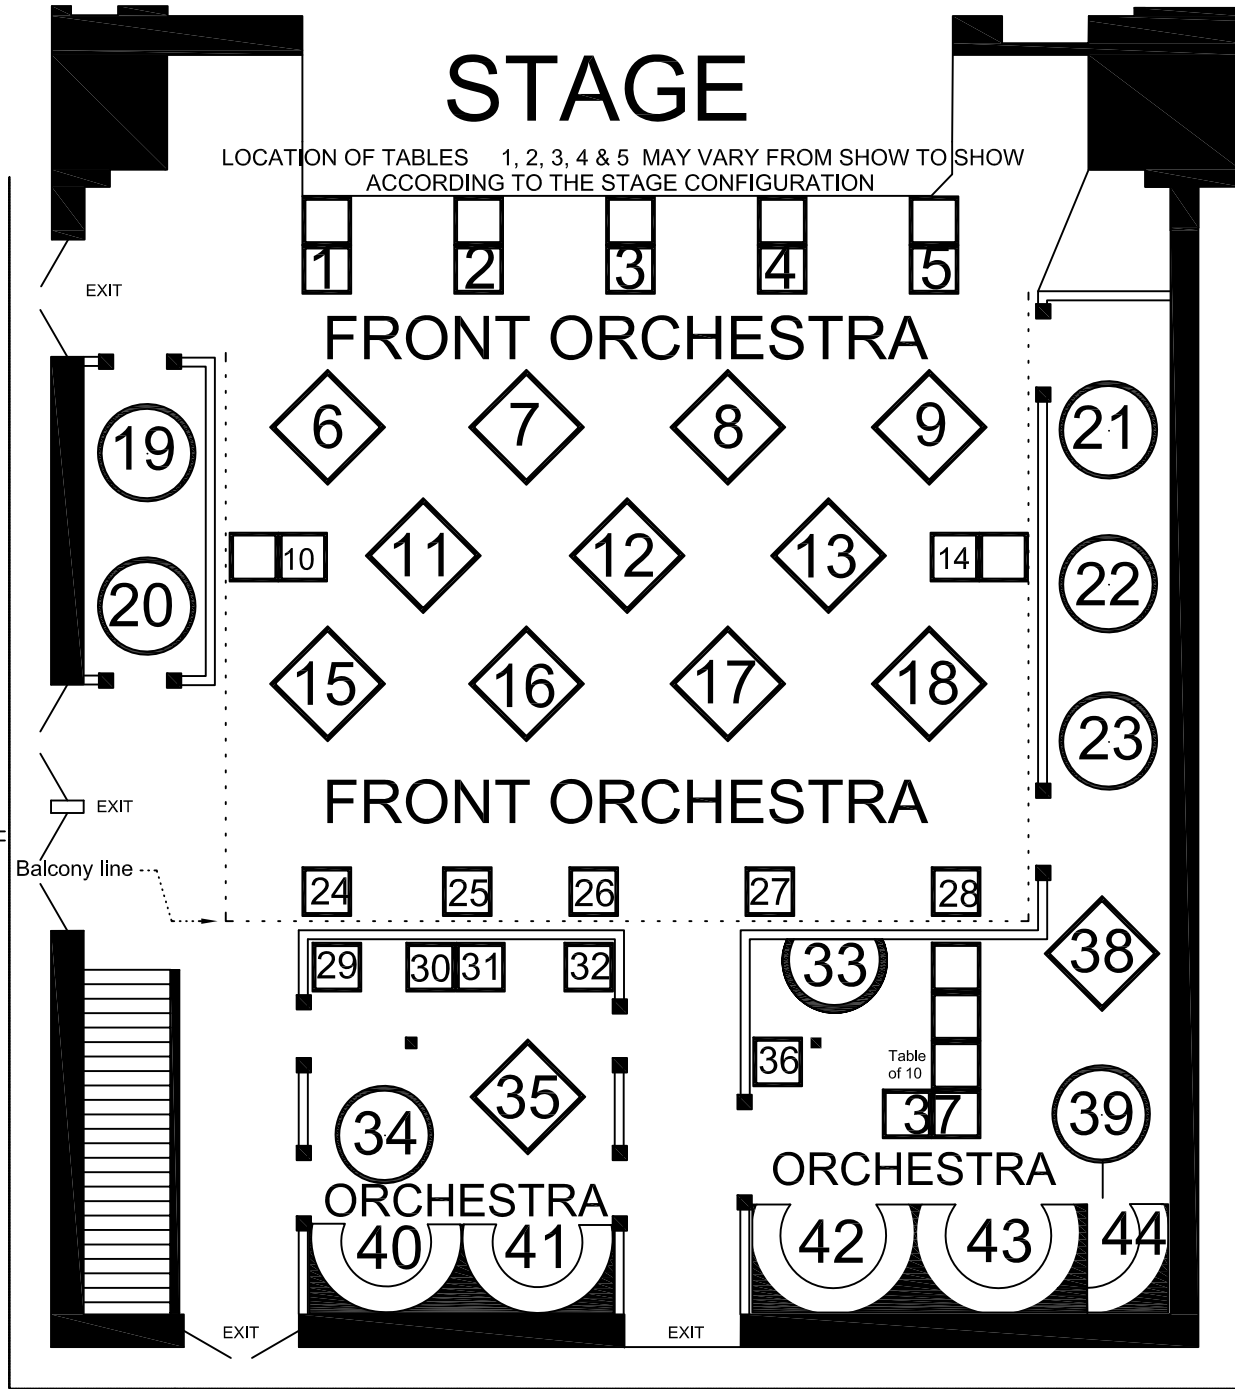

# Key

2 Seats

4 Seats

5 Seats

6 Seats

8 Seats

5 Seats

6 Seats

4 Seats

## DOWNTOWN CABARET THEATRE

Rev 4.2  
April 23, 2010  
seating\_2010\_final

### STAGE

LOCATION OF TABLES 1, 2, 3, 4 & 5 MAY VARY FROM SHOW TO SHOW ACCORDING TO THE STAGE CONFIGURATION

SIDE BALCONY LEFT

SIDE BALCONY RIGHT

BALCONY STAIRS